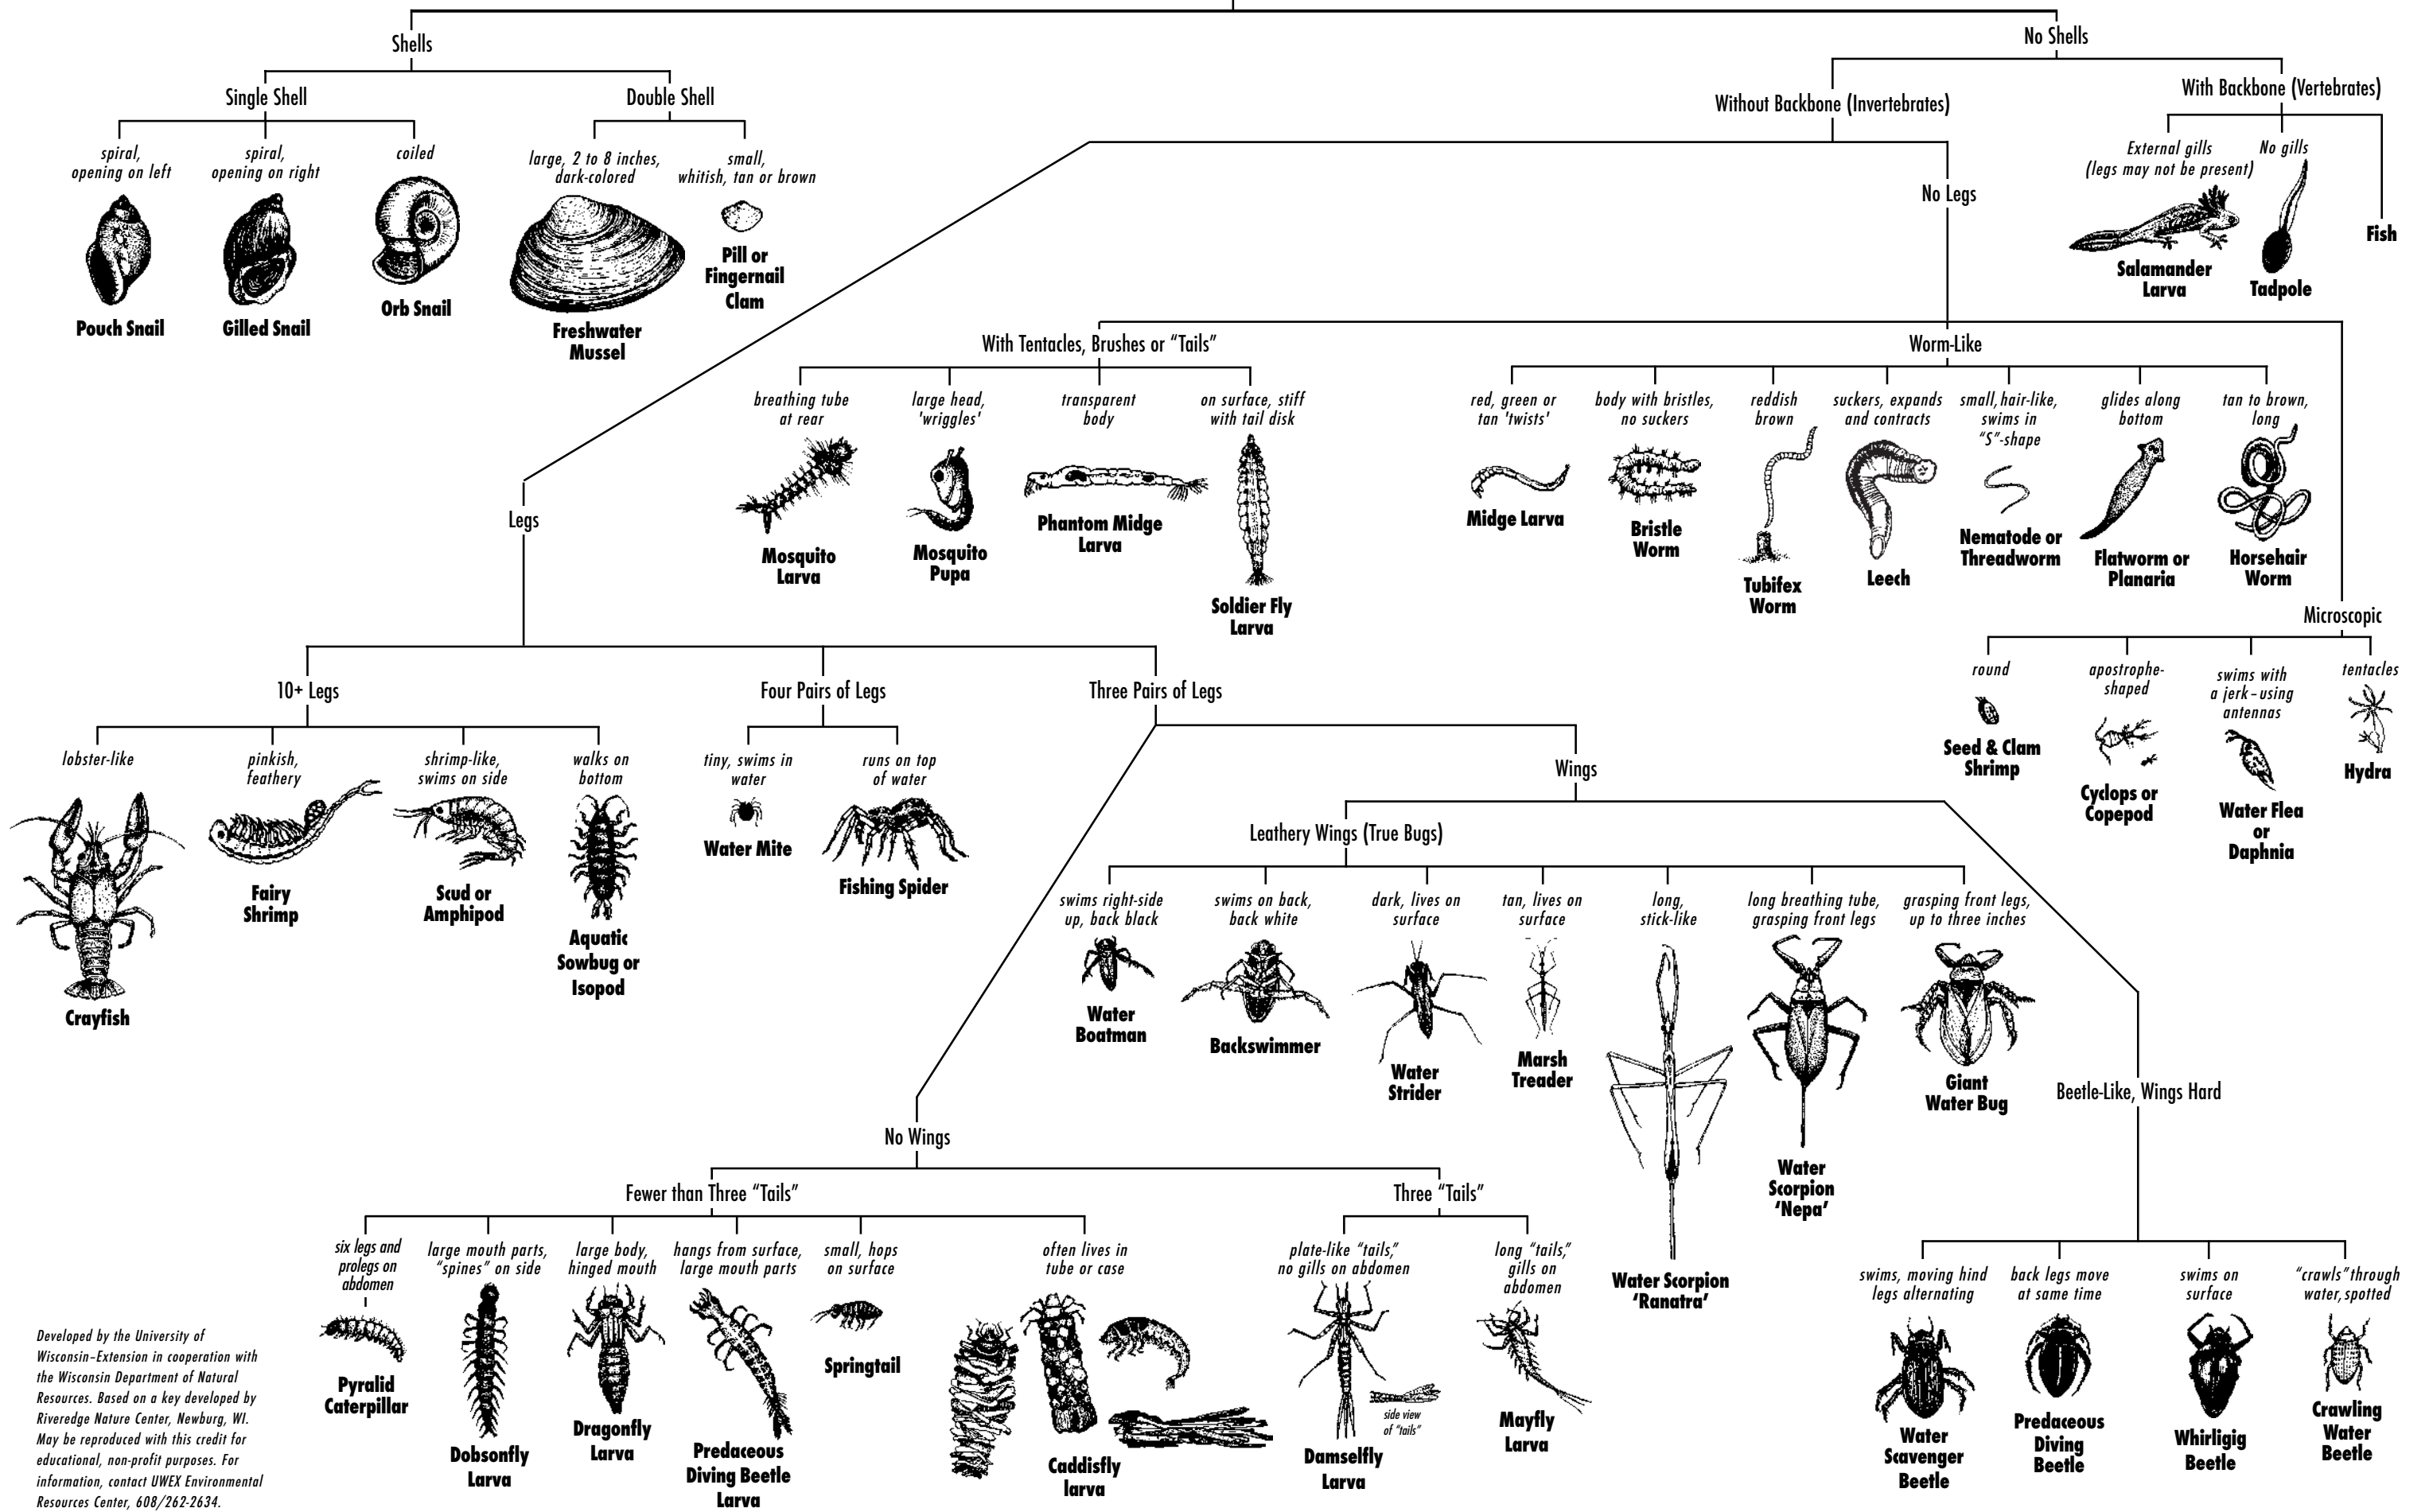

# Key to Life in the Pond

(Sizes of illustrations are not proportional.)

Developed by the University of Wisconsin-Extension in cooperation with the Wisconsin Department of Natural Resources. Based on a key developed by Riveredge Nature Center, Newburg, WI. May be reproduced with this credit for educational, non-profit purposes. For information, contact UWEX Environmental Resources Center, 608/262-2634.