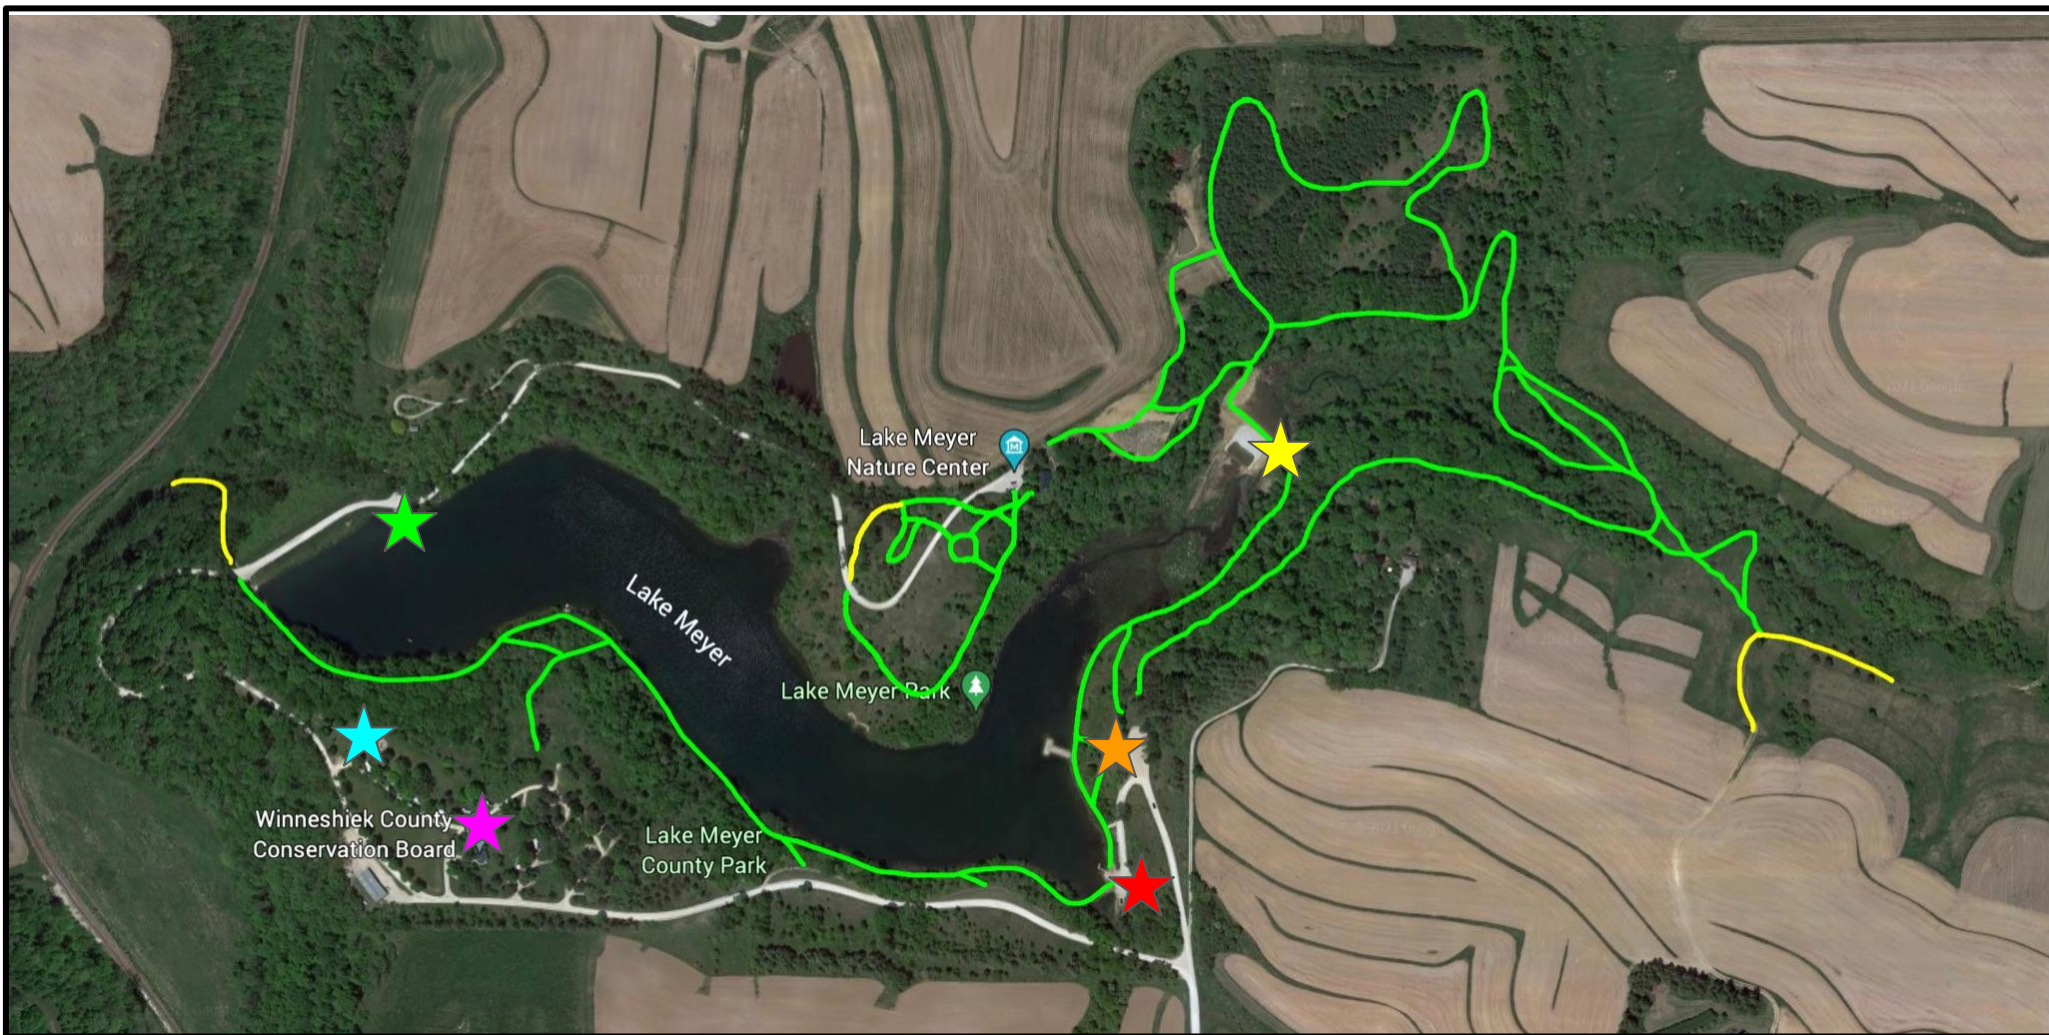

Lake Meyer Park Trail Map

- | | |
|---|--|
|  Hiking Trail |  Campground / Restrooms |
|  Dead-End Trail |  Playground / Butterfly Wings |
|  East Shelter / Parking Lot |  Accessible Dock / Kayak Launch |
|  Boat Ramp / Vault Toilet |  Wetland Structure |