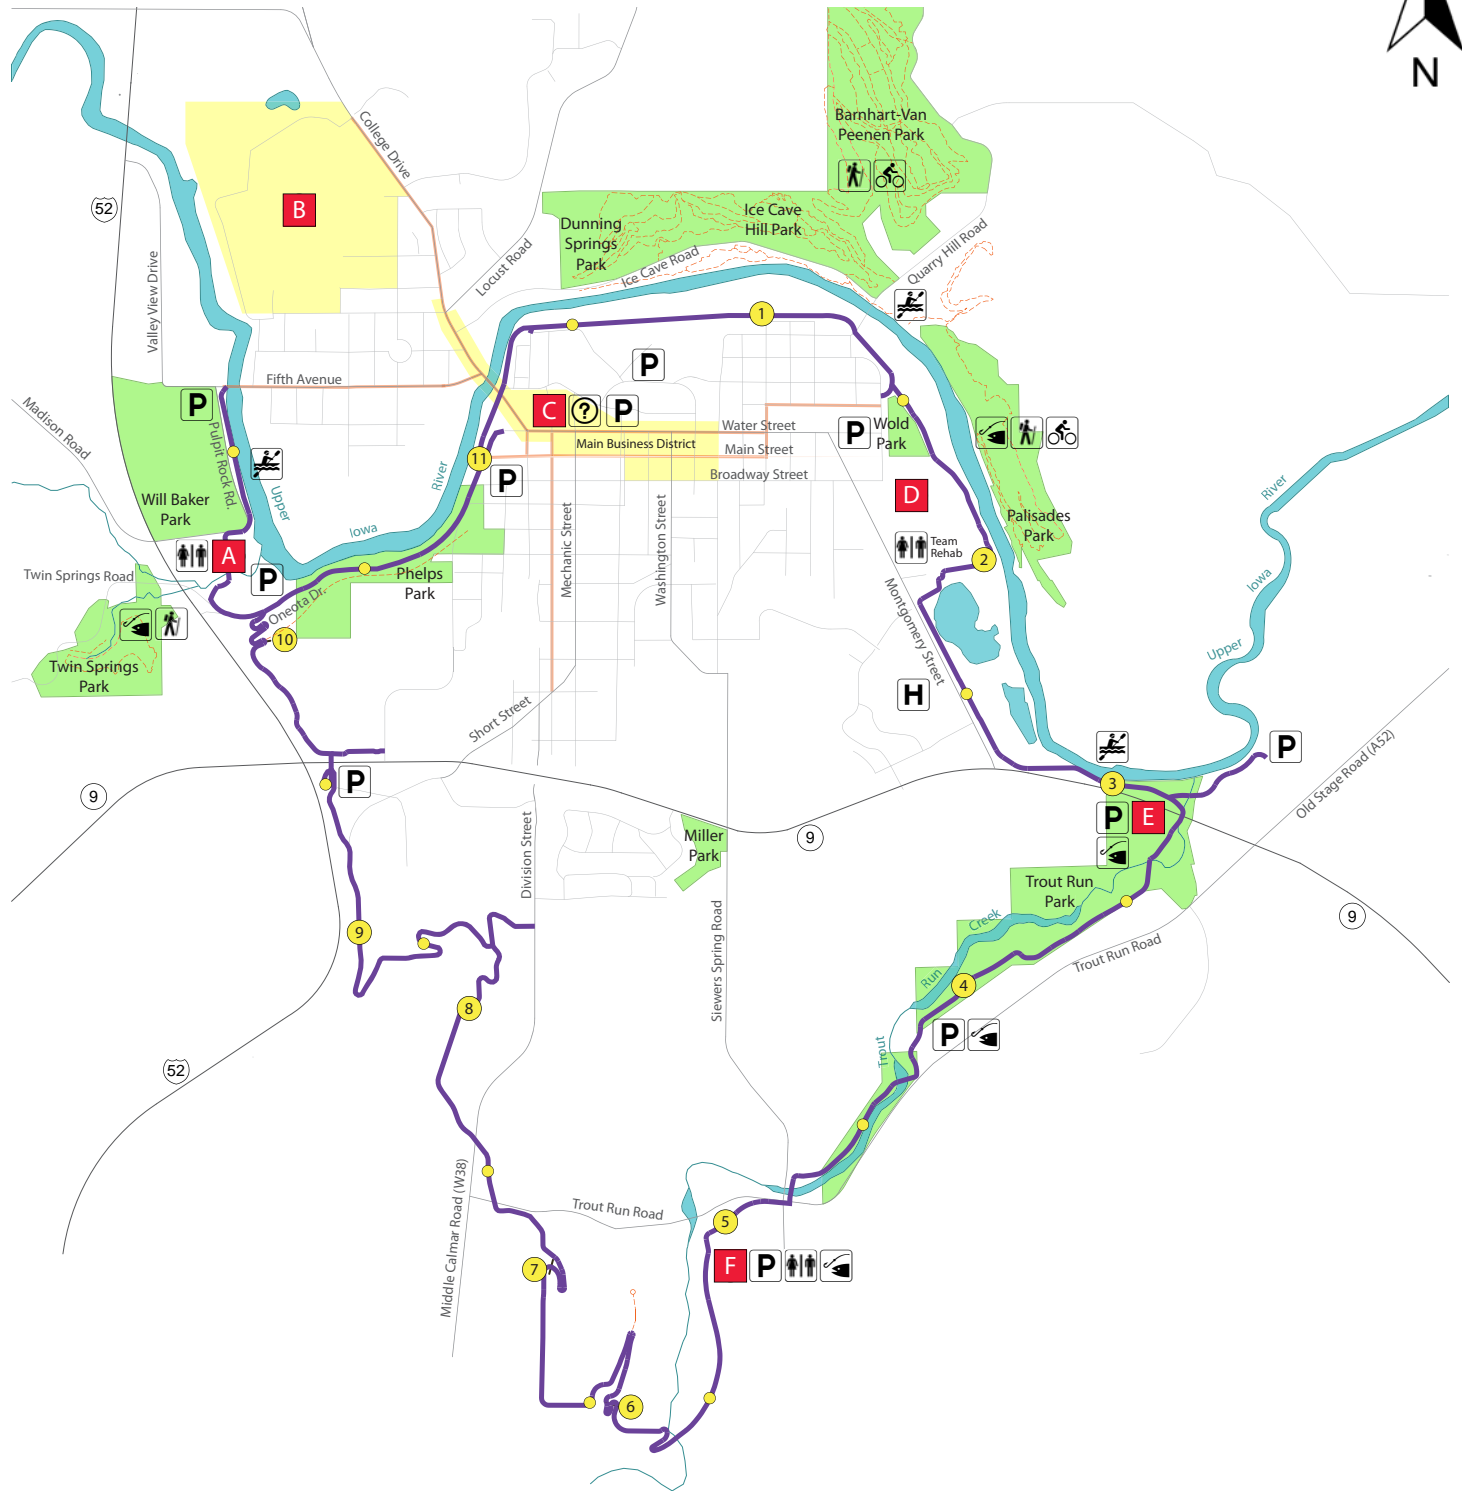

THE TROUT RUN TRAIL - DECORAH, IOWA

KEY

- Mile Marker Indicator
- Half Mile Marker Indicator
- Trout Run Trail
- On-Street Bike Route
- Unpaved Trail

- Parking
- Hospital
- Visitor Information - Chamber of Commerce
- Restroom Facilities
- Hiking Trails
- Mountain Bike Trails
- Fishing Access Point
- River Access Point

- Pulpit Rock Campground
- Luther College
- Vesterheim Museum
- Winneshiek County Fairgrounds
- Bowstring Bridge
- Fish Hatchery & Eagle's Nest