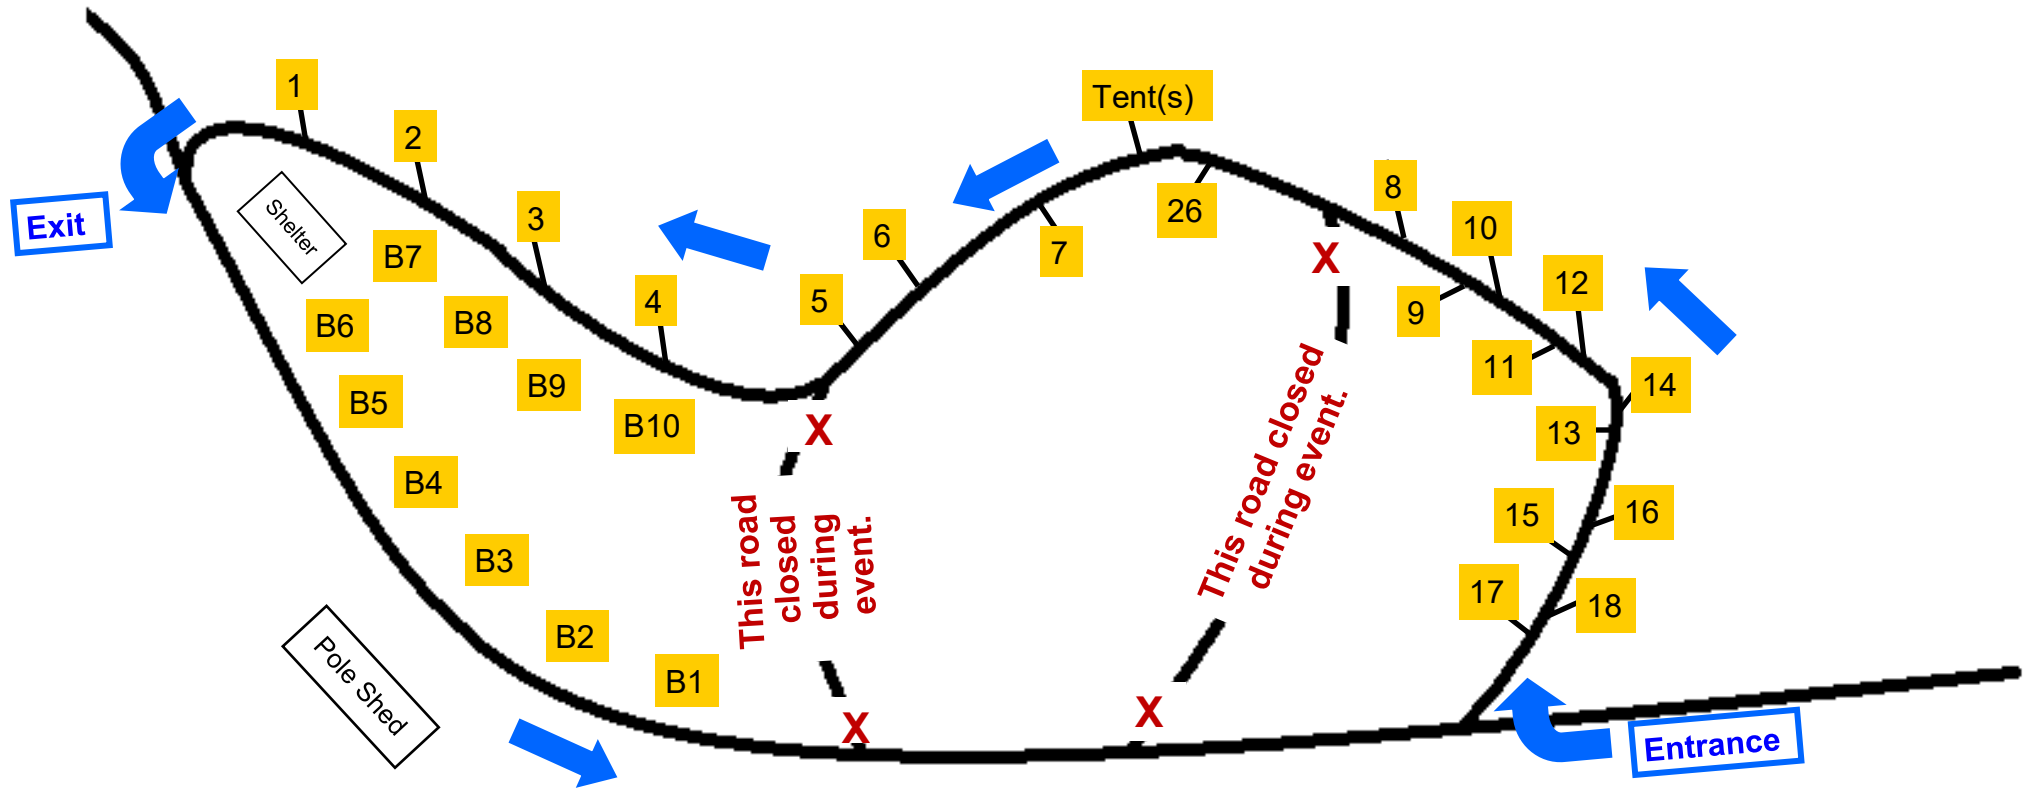

# 2020 Drive-Through Halloween Display

## Lake Meyer Campground—Calmar, Iowa

To help with traffic flow, travel through the campground will be adjusted during the event.

Volunteers will be assigned a designated display area (marked in yellow).  
Please stay within your area during the event and respect others' space.  
Let us know if you have specific site(s) you would like to reserve.